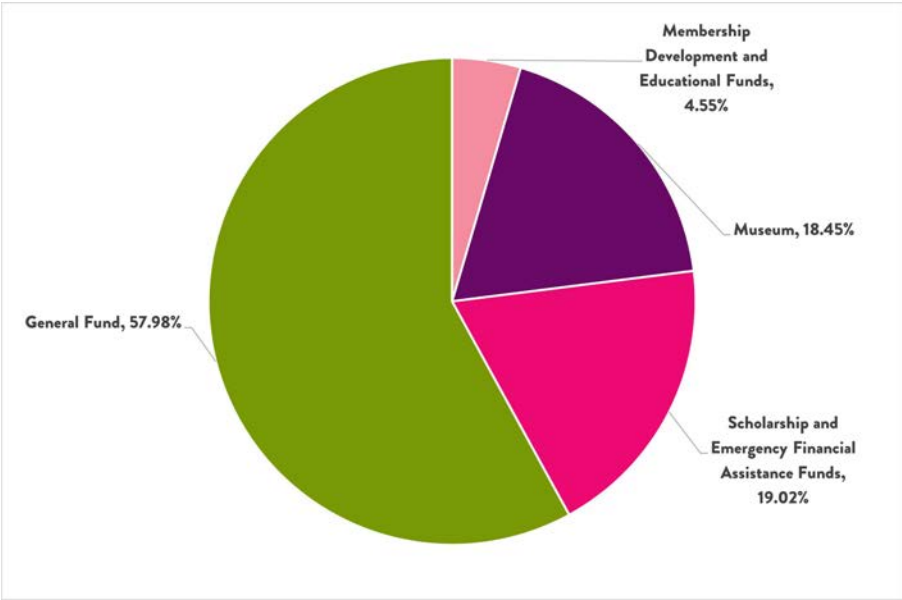

GIFTS BY PURPOSE