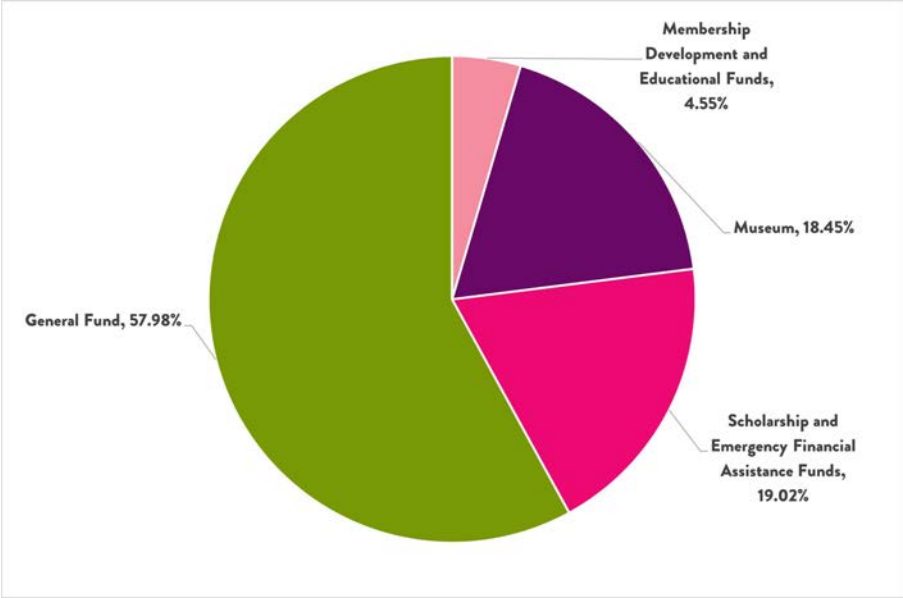

GIFTS BY PURPOSE